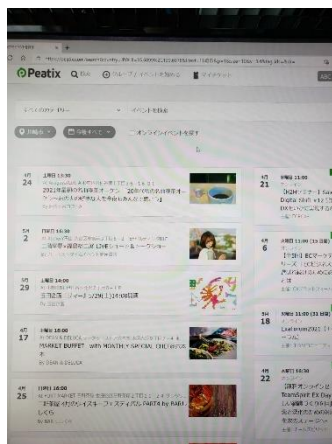

Open Peatix's web site, New Registration.
The bottom of the site. Look at the arrow.
Click on the blue arrow part.

English, Japanese, Chinese, and so on.
Please click on the language that is easy to understand.
The entire Peatix site is converted to a language of choice.

Click "Agree and register" to view the image page of ← .
When you click "Search", the page will look like the image below.

Enter POE and search for the image below.

Please click on the schedule 5/27

You will be directed to this
<https://poe20210527.peatix.com/>