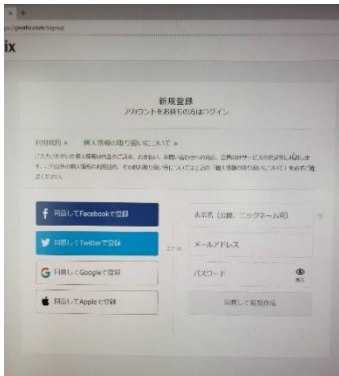

Open Peatix's web site, New Registration.
The bottom of the site. Look at the arrow.
Click on the blue arrow part.

English, Japanese, Chinese, and so on.
Please click on the language that is easy to understand.
The entire Peatix site is converted to a language of choice.

This is the New Registration page.
Enter a name in the Display Name (public, nickname allowed)
Enter your email address (if you use the same address as Facebook or Twitter,
it may be easier to log in again.)
Password must be at least **8 characters long and must consist of 4 types,**
uppercase and lowercase letters, symbols, and numbers are required.
After entering the password, click "👁" on the right to confirm and take notes.

Click "Agree and register" to view the image page of ← .
When you click "Search", the page will look like the image below.

Enter POE and search for the image below.

Please click on the schedule 5/27

You will be directed to this
<https://poe20210527.peatix.com/>