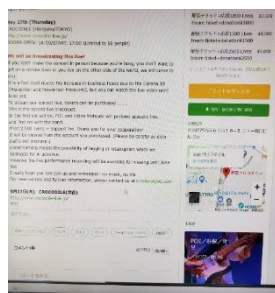

Click on the bottom right image,
and it becomes the POE information page.