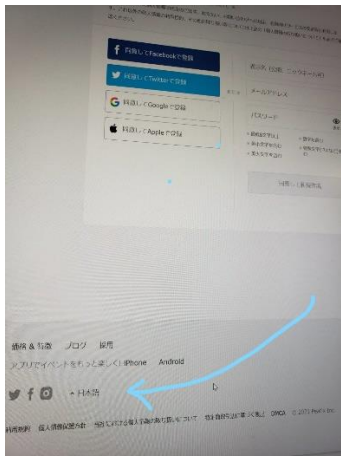

Open Peatix's web site, New Registration.
The bottom of the site. Look at the arrow.
Click on the blue arrow part.

English, Japanese, Chinese, and so on.
Please click on the language that is easy to understand.
The entire Peatix site is converted to a language of choice.

This is the New Registration page.
Enter a name in the Display Name (public, nickname allowed)
Enter your email address (if you use the same address as Facebook or Twitter,
it may be easier to log in again.)
Password must be at least **8 characters long and must consist of 4 types,**
uppercase and lowercase letters, symbols, and numbers are required.
After entering the password, click "👁" on the right to confirm and take notes.