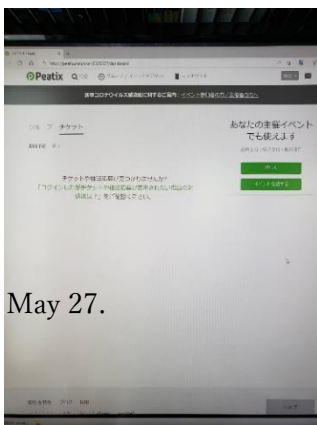

Open Peatix's web site, New Registration.
The bottom of the site. Look at the arrow.
Click on the blue arrow part.

English, Japanese, Chinese, and so on.
Please click on the language that is easy to understand.
The entire Peatix site is converted to a language of choice.

This is the New Registration page.
Enter a name in the Display Name (public, nickname allowed)
Enter your email address (if you use the same address as Facebook or Twitter,
it may be easier to log in again.)
Password must be at least **8 characters long and must consist of 4 types,**
uppercase and lowercase letters, symbols, and numbers are required.
After entering the password, click "👁" on the right to confirm and take notes.