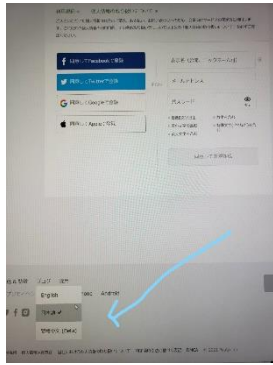

Open Peatix's web site, New Registration.
The bottom of the site. Look at the arrow.
Click on the blue arrow part.

English, Japanese, Chinese, and so on.
Please click on the language that is easy to understand.
The entire Peatix site is converted to a language of choice.

This is the New Registration page.
Enter a name in the Display Name (public, nickname allowed)
Enter your email address (if you use the same address as Facebook or Twitter,
it may be easier to log in again.)
Password must be at least **8 characters long and must consist of 4 types,**
uppercase and lowercase letters, symbols, and numbers are required.
After entering the password, click "👁" on the right to confirm and take notes.